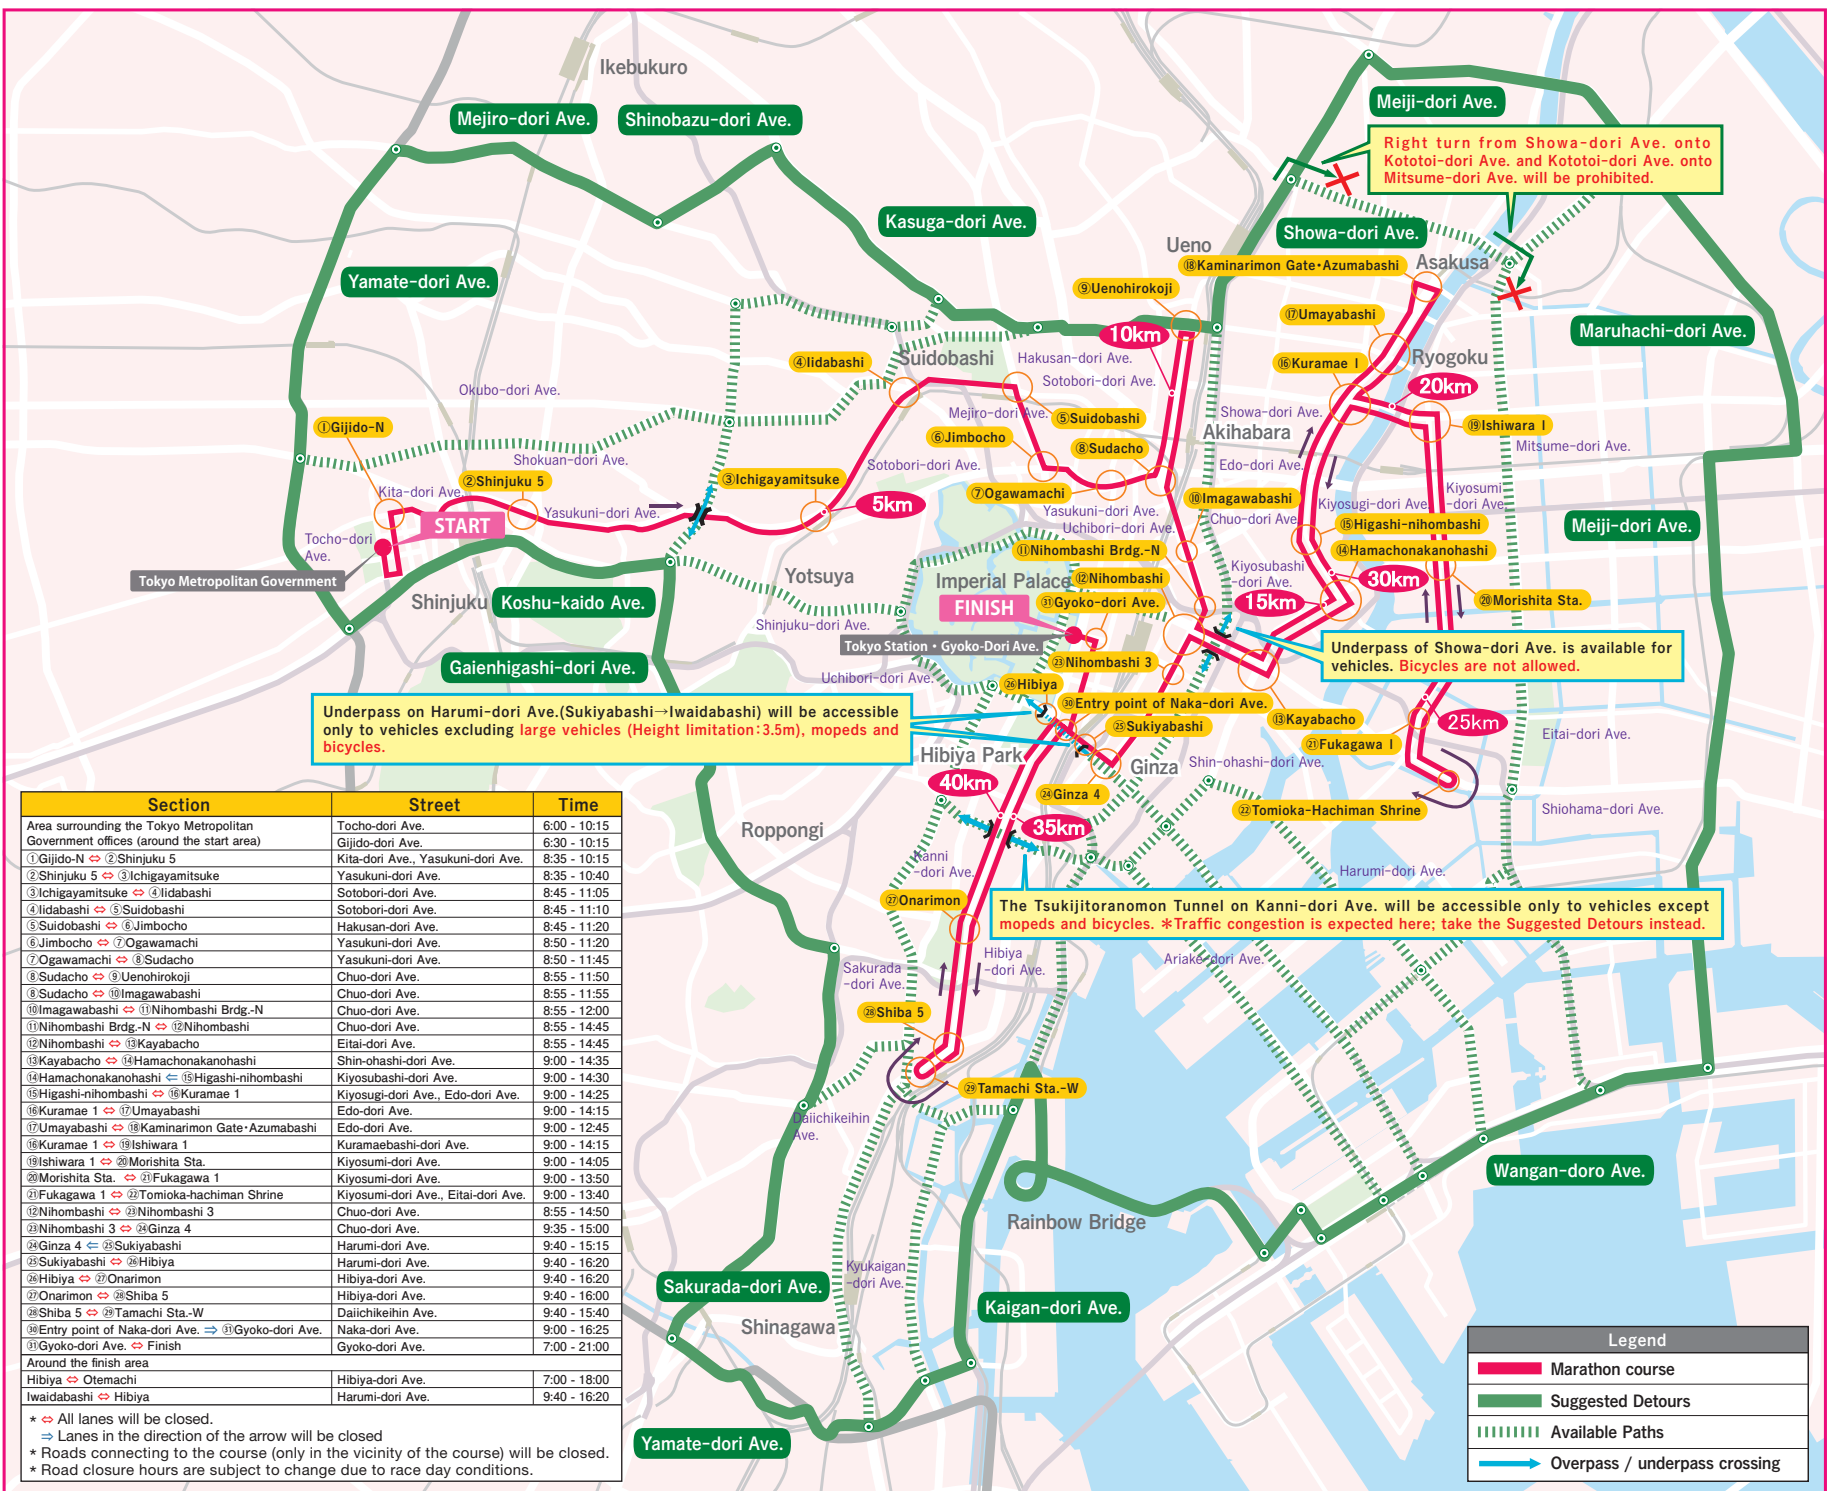

TOKYO MARATHON 2024

3.3 SUN

Road Closure

Wheelchair Marathon · Wheelchair 10.7km

9:05 Start

Marathon · 10.7km

9:10 Start

Road Closures

Traffic congestion is expected around the marathon course. We encourage you to avoid driving.

Your Cooperation is Greatly Appreciated.

- The roads around the course will be closed for a long period of time. Follow detour instructions from police officers or marathon staff on site.
- Take the suggested detours and available paths or the Metropolitan Expressway with controlled access.
- Crossing across the course will also be regulated for pedestrians, cyclists and electric kick scooters. Please use pedestrian overpasses or underpasses wherever possible.
- Unauthorized use of drones on and around the course is prohibited under the Aviation Law.

Traffic Information

Tokyo Marathon 2024 Official Website

<https://www.marathon.tokyo/en/about/traffic/>

TEL

03-6705-0668

Hours of Operation

January 15 through February 22 (excluding weekends and holidays*)	10:00~17:00
February 26 through March 2	10:00~18:00
March 3 (Race Day)	7:00~20:30